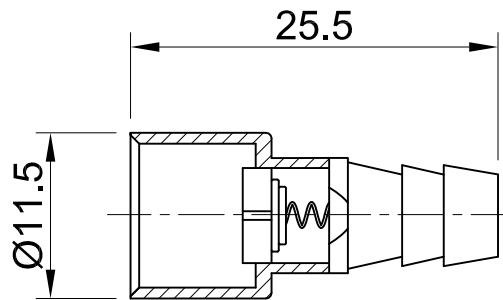

B

B

C

C

D

D

Tube fitting insert with shutoff for tubing size ID 6 mm

 All Dimensions in mm Original Size DIN A4	Date 2022-5-5	Drawing No. TC5142227	Rev. A00	Scale 2:1
	 InKonn® InKonn (Suzhou) Electric Technology Co.,Ltd.	Part No. 10 38 000 7233	Created by Shuxu Huang	Checked by Yiyi Luo
Type Name CPS-6-F/P				